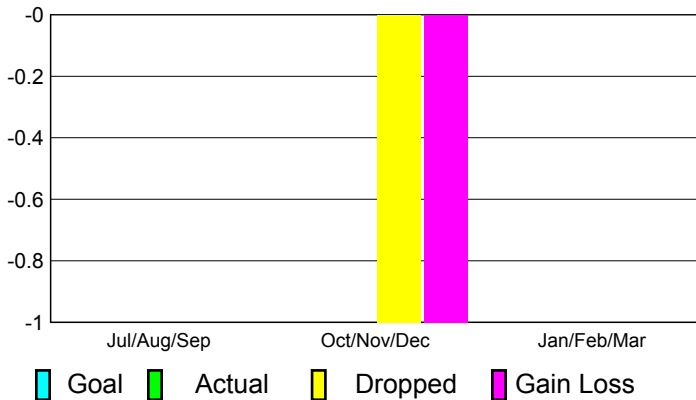

2010-2011 GMT Reports for District (or Undistricted) **District 201N2**

GMT: **JOHN ROWLAND MC ATEE**

Location: **AUSTRALIA**

GMT CA: **7**

CLUBS

**Club Results
2010-2011**

**Clubs
2009-2010**

Month	New Club Goal	Actual New Clubs	Actual Dropped Clubs	Gain/Loss of Clubs	Gain/Loss of Clubs
Jul/Aug/Sep	0	0	0	0	0
Oct/Nov/Dec	0	0	-1	-1	0
Jan/Feb/Mar	0	0	0	0	0
Totals	0	0	-1	-1	0

Club Results 2010-2011

Goal, New, Dropped, Gain/Loss

Comparison of Club Gain/Loss

Current Year Compared to the Previous Year

YTD Status Quo Clubs 2010-2011

Status Quo Clubs Compared to Status Quo Members

MEMBERSHIP