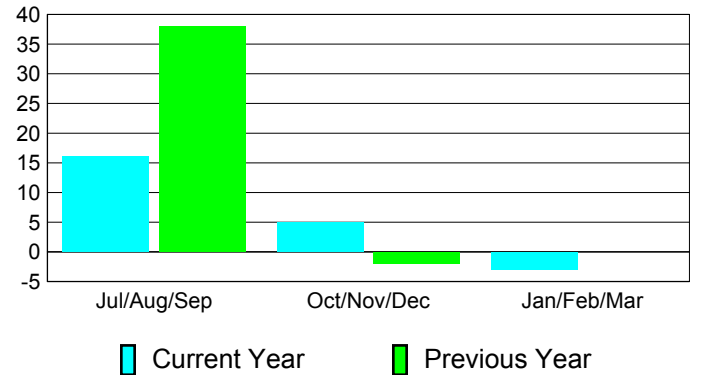

**Membership Results
2010-2011**

**Membership
2009-2010**

Month	Net Memb Goal	Actual New Memb	Actual Dropped Memb	Gain/Loss of Memb	Gain/Loss of Memb
Jul/Aug/Sep	9	83	-67	16	38
Oct/Nov/Dec	6	53	-48	5	-2
Jan/Feb/Mar	7	53	-56	-3	0
Totals	22	189	-171	18	36

Membership Results 2010-2011

Goal, New, Dropped, Gain/Loss

Comparison of Membership Gain/Loss

Current Year Compared to the Previous Year

Gender Comparison 2010-2011

Jul/Aug/Sep

Oct/Nov/Dec

Jan/Feb/Mar