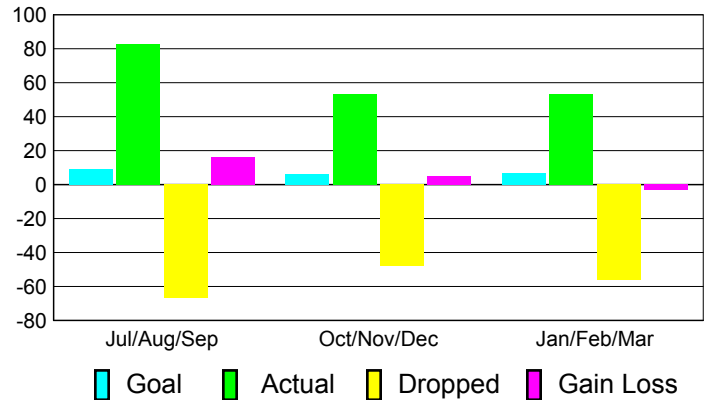

Membership Results 2010-2011

Goal, New, Dropped, Gain/Loss

Comparison of Membership Gain/Loss

Current Year Compared to the Previous Year